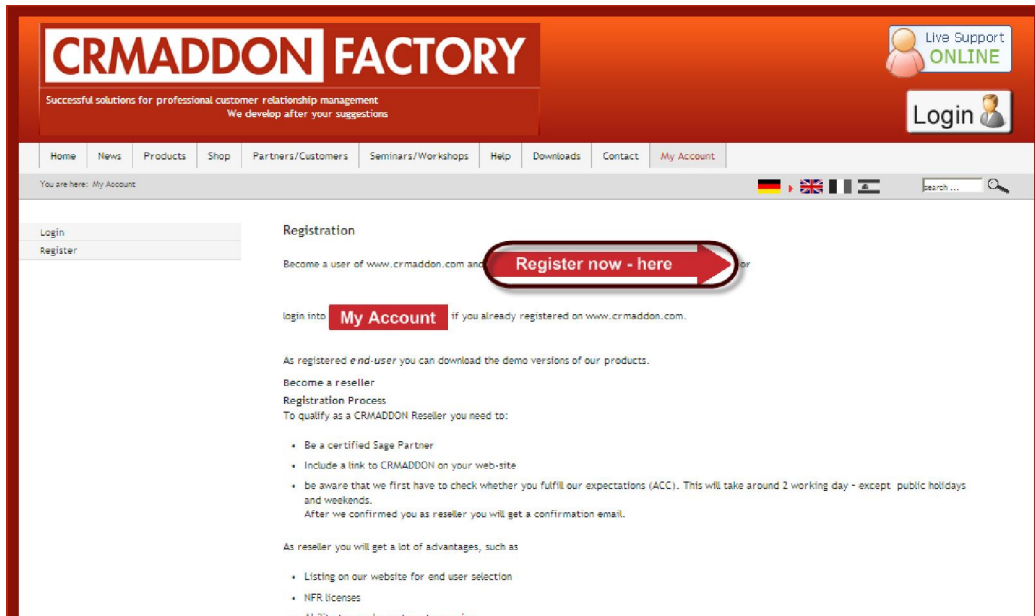

How can I register as an reseller?

1) With the tab **My Account** you can register on our website.

2) Please fill in you user datas in the following document.

A screenshot of the registration form. The 'Register' button is highlighted. A progress indicator shows three steps, with the first step (1) highlighted in red. The form fields include: Preferred username, Password, Repeat, First name, Last name, Company, Address, City, Country (set to Germany), Postal code, Telephone, E-mail, and Web site.

Please don't forget to set your member status.

A screenshot of the 'Member status' dropdown menu. The menu is open, showing three options: 'I currently have no ACC/Sage CRM dealer', 'I am in service from this ACC/Sage dealer', and 'I am a ACC/Sage CRM dealer'. The third option is highlighted in blue.

Please do the several register steps.

3) After the registration you will get an email with a link, which says that you have to confirm your registration.